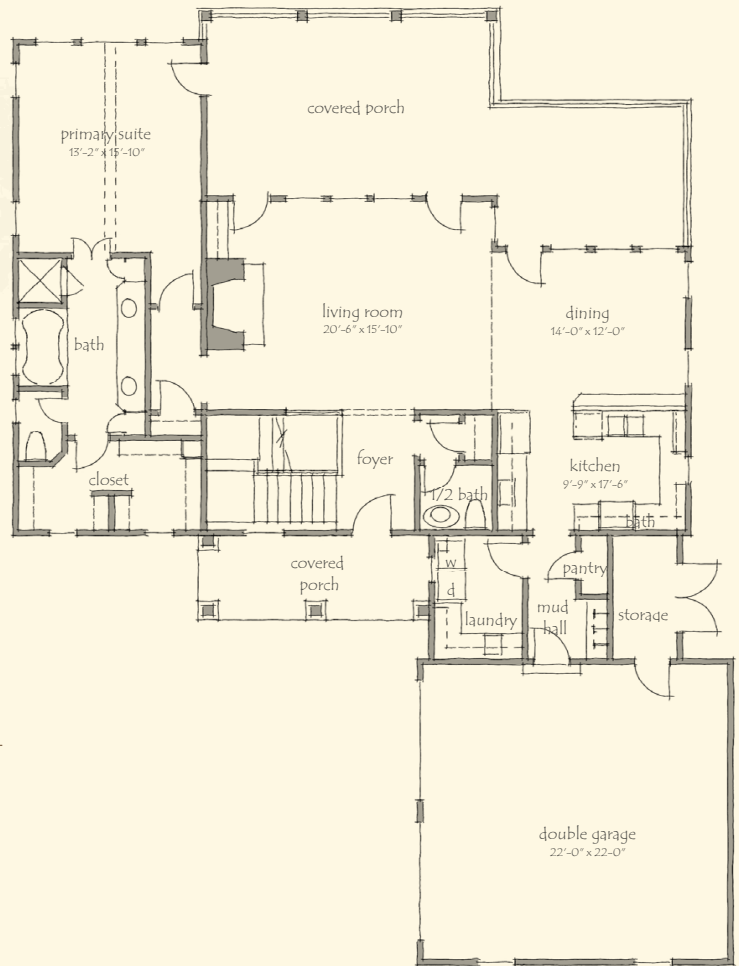

CLEARVIEW COTTAGE

Lakeside Elevation

- Architect: Mitch Ginn
- Four bedrooms and four and one-half bathrooms
- Open kitchen-dining-living area providing wonderful lake views
- Handsomely crafted stone fireplace with vaulted ceilings
- Upscale appliance package
- Cooking porch off kitchen area
- Great covered porch off living area and primary suite
- Second great room on lake level with built-in bar
- Three bedrooms on lake level
- Two-car garage linked to mudroom
- Generous lake-prep and toy storage room
- 2,892 sq. ft. of conditioned space

Street Side Elevation

PRICE: Pricing will depend on final features and lot selection.

For additional information about Russell Lands neighborhoods, call 256.215.7011 or visit www.RussellLands.com.

Main Level

CLEARVIEW COTTAGE

1,515 Heated Sq. Ft.

Lake Level

CLEARVIEW COTTAGE

1,377 Heated Sq. Ft.