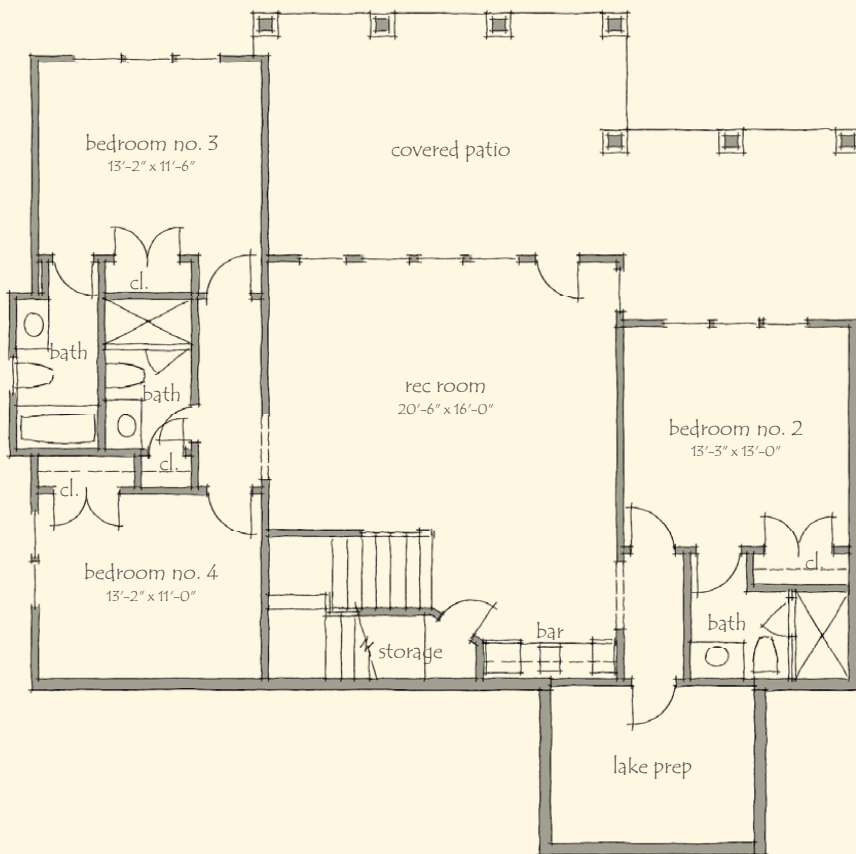

CLEARVIEW COTTAGE

Lakeside Elevation

- Architect: Mitch Ginn
- Four bedrooms and four and one-half bathrooms
- Open kitchen-dining-living area providing wonderful lake views
- Handsomely crafted stone fireplace with vaulted ceilings
- Upscale appliance package
- Cooking porch off kitchen area
- Great covered porch off living area and primary suite
- Second great room on lake level with built-in bar
- Three bedrooms on lake level
- Two-car garage linked to mudroom
- Generous lake-prep and toy storage room
- 2,892 sq. ft. of conditioned space

Street Side Elevation

PRICE: Pricing will depend on final features and lot selection.

For additional information about Russell Lands neighborhoods, call 256.215.7011 or visit www.RussellLands.com.

Main Level

CLEARVIEW COTTAGE

1,515 Heated Sq. Ft.

Lake Level

CLEARVIEW COTTAGE

1,377 Heated Sq. Ft.