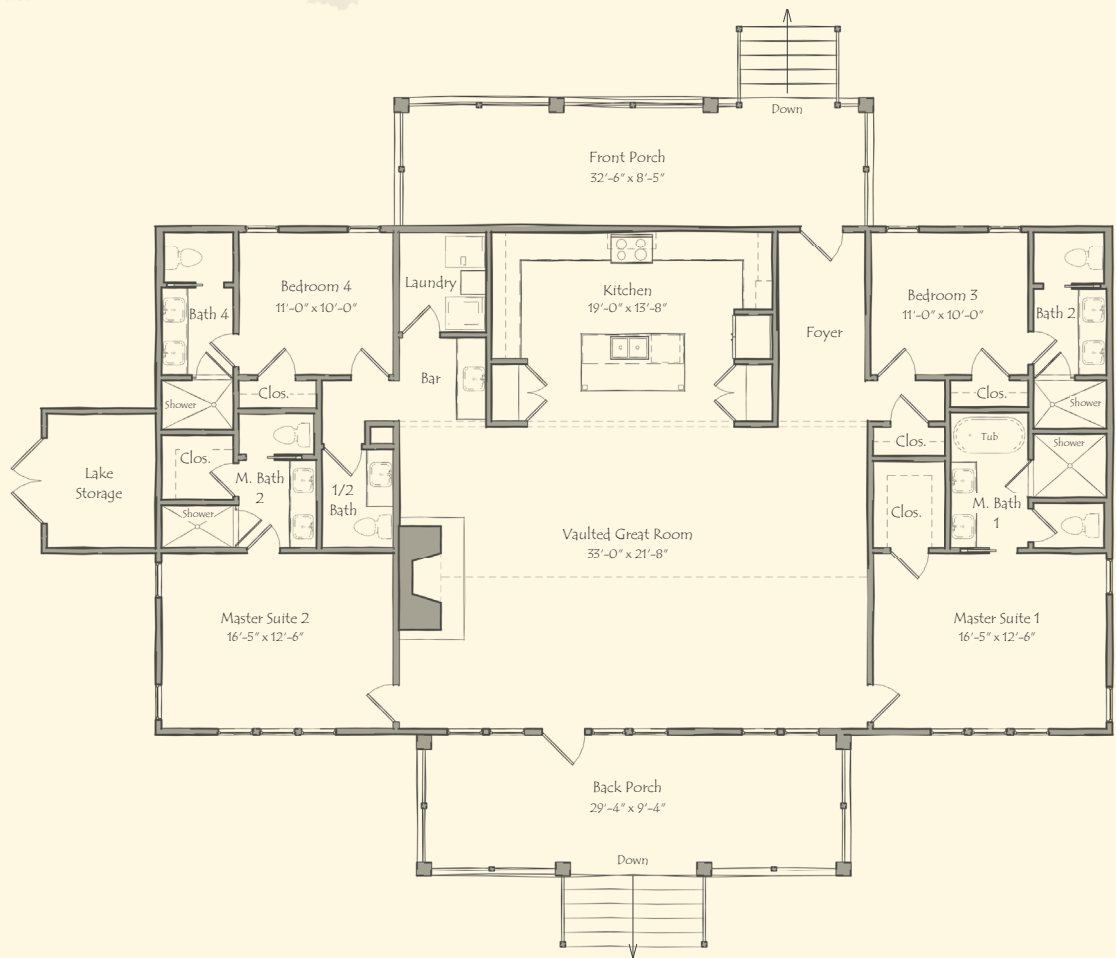

VERANDAS II ~ BILL FARSHÉE
2,396 sq. ft. conditioned ~ 608 sq. ft. porches & decks
all square footages and dimensions are approximate