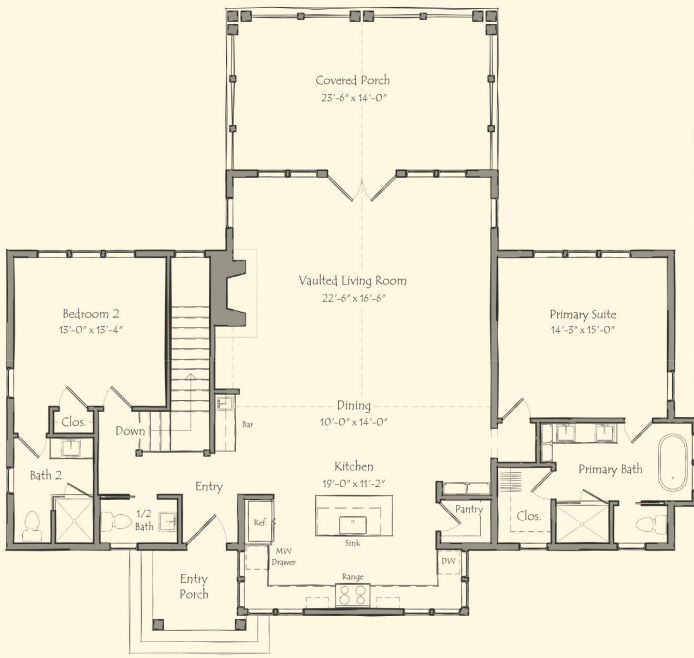

CRESTVIEW

Lakeside Elevation

- Farmhouse-inspired lake home
- Four bedrooms and four and one-half bathrooms
- Primary suite and guest suite on main level
- Handsomely crafted stone fireplace with vaulted ceilings
- Spacious kitchen-dining-living area with wonderful lake views
- Upscale appliance package
- Wonderful lake-level living with two bedrooms, rec room, wet bar, and covered patio
- Thoughtfully designed with lake-prep storage room
- 3,027 sq. ft. of conditioned space

Street Side Elevation

PRICE: Pricing will depend on final features and lot selection.

For additional information about Russell Lands neighborhoods, call 256.215.7011 or visit www.RussellLands.com.

Main Level

CRESTVIEW

1,796 Heated Sq. Ft.

Lake Level

CRESTVIEW

1,231 Heated Sq. Ft.