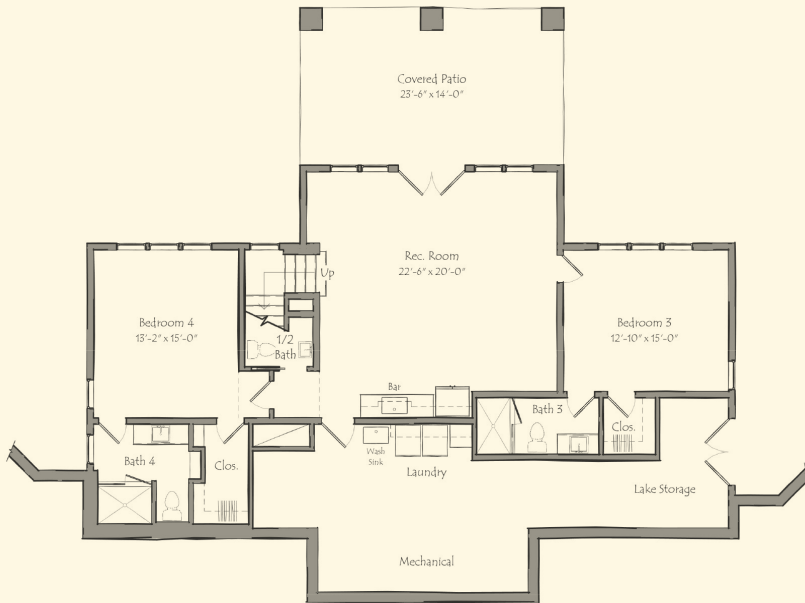

CRESTVIEW

Lakeside Elevation

- Farmhouse-inspired lake home
- Four bedrooms and four and one-half bathrooms
- Primary suite and guest suite on main level
- Handsomely crafted stone fireplace with vaulted ceilings
- Spacious kitchen-dining-living area with wonderful lake views
- Upscale appliance package
- Wonderful lake-level living with two bedrooms, rec room, wet bar, and covered patio
- Thoughtfully designed with lake-prep storage room
- 3,027 sq. ft. of conditioned space

Street Side Elevation

PRICE: Pricing will depend on final features and lot selection.

For additional information about Russell Lands neighborhoods, call 256.215.7011 or visit www.RussellLands.com.

Main Level

CRESTVIEW

1,796 Heated Sq. Ft.

Lake Level

CRESTVIEW

1,231 Heated Sq. Ft.